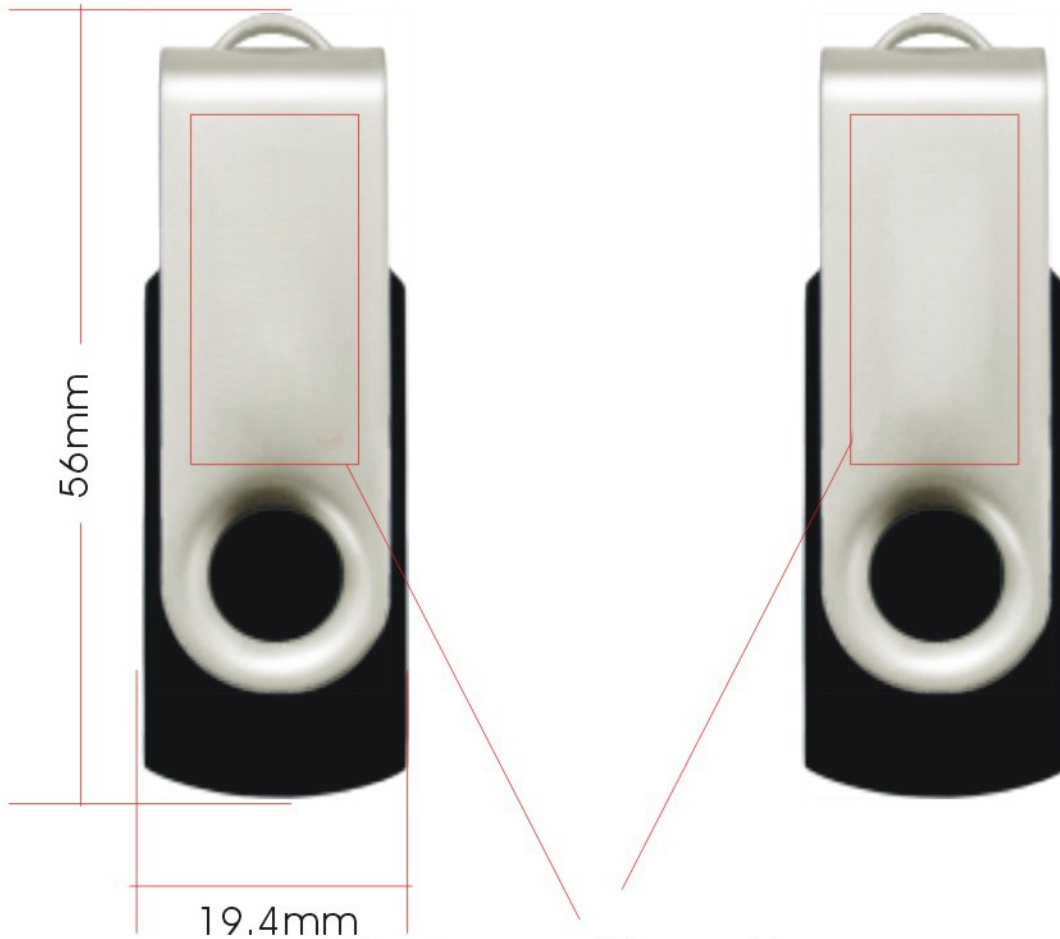

# Proof

Sub Order Nr.:		Submit Date:	
Remarks:			

Front side

Back side

Maximum Size of Logo :  
25mm×12mm

- Product Color: Black/Silver
- logo color:
  - Pantone C
  - Pantone C
- Logo Size: 25mm×11.2mm