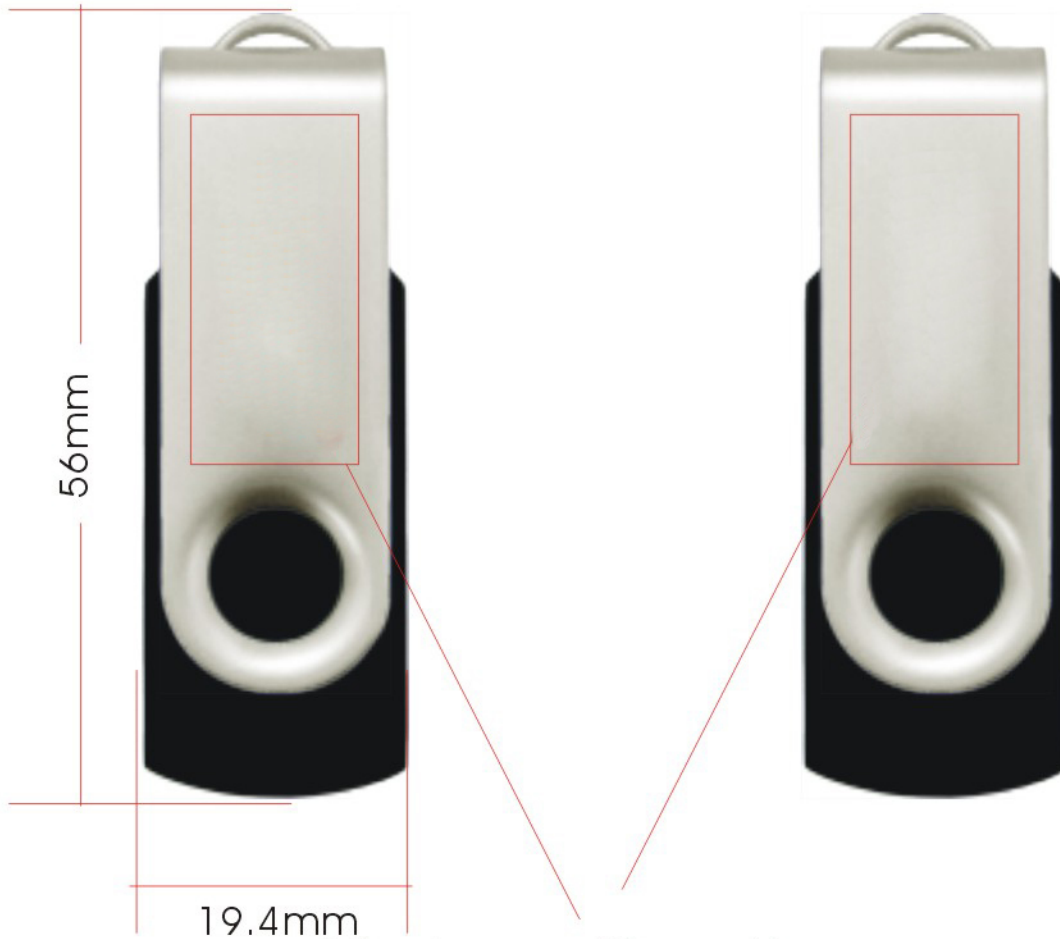

Proof

Sub Order Nr.:		Submit Date:	
Remarks:			

Front side

Back side

Maximum Size of Logo :
25mm×12mm

- Product Color: Black/Silver
- logo color:
 - Pantone C
 - Pantone C
- Logo Size: 25mm×11.2mm