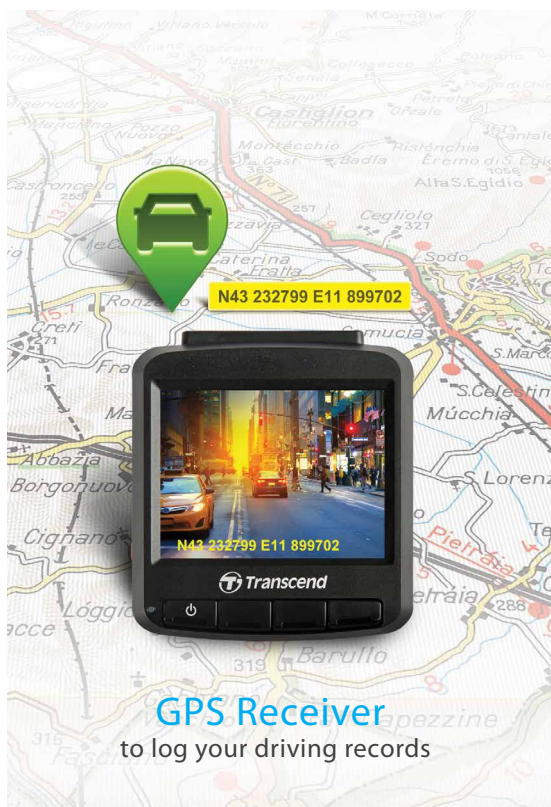

**1080P
FULL HD
Recording**

Drive Safely with DrivePro 220

Car Video Recorder | DrivePro™ 220

Day or night, Transcend's DrivePro 220 Car Video Recorder is your most trustworthy eyewitness on the road. The recorder's built-in battery, emergency recording, F1.8 aperture lens, snapshot feature and bright 2.4" color LCD screen all ensure excellent user-experience. In addition, with useful features including GPS receiver, Lane Departure Warning System, Forward Collision Warning System, Speed Alarm and Parking Mode, the DrivePro 220 offers the optimum driving safety.

GPS Receiver
to log your driving records

Forward Collision Warning System (FCWS)
to keep a safe distance

Parking Mode to safeguard your vehicle when you're not there

- Lane Departure Warning System (LDWS) to prevent potential incidents
- Speed alarm to remind you of the speed limit
- Built-in battery to ensure uninterrupted recording
- F1.8 aperture and 130° viewing angle for clear and smooth 1080P recordings
- Bright 2.4-inch color LCD screen for live view and video playback
- Wi-Fi connectivity and exclusive DrivePro App

DrivePro™ 220 Ordering Information

TS16GDP220M Suction Mount
TS16GDP220A Adhesive Mount

FREE MLC

Includes 16GB microSDHC Class 10 memory card

| | |
|-----------------------|---|
| Dimensions | 70.2mm(L) x 63.1mm(W) x 34.5mm(H) |
| Weight | 90g |
| Display Type and Size | 2.4" color LCD |
| Power Supply | Car Adapter Input DC12V~24V Output DC 5V $\bar{\text{=}}$ 1A |
| Video Formats | H.264 (MP4: up to 1920x1080 30fps) |
| Operating Temperature | -20°C (-4°F) to 65°C (149°F) |
| Storage Temperature | -25°C (-13°F) to 70°C (158°F) |
| Certificates | CE, FCC, BSMI, RCM, KC |
| Warranty | Two-year Limited |