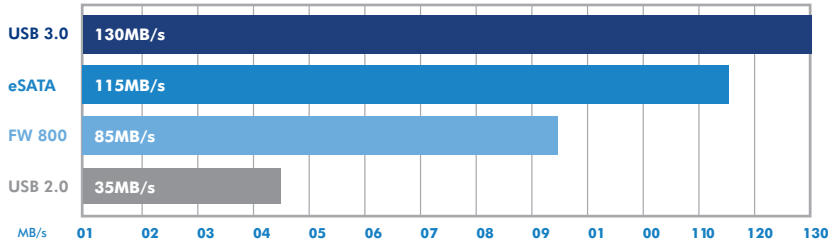

PERFORMANCE COMPARISON

Read maximum transfer rate benchmark