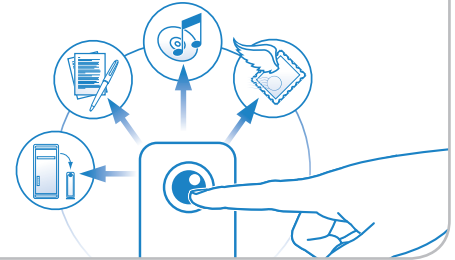

LACIE SHORTCUT BUTTON

Launch any application with one easy push

Item Number	301542	301543	301549
Capacity*	1TB	2TB	3TB
Interface	2 x FireWire 800 (9-pin) port 1 x USB 3.0 port (USB 2.0-compatible) 1 x eSATA 3Gb/s port		
Interface Transfer Rates (maximum theoretical bus speed)	FireWire 800: up to 800Mb/s USB 3.0: up to 5Gb/s		eSATA 3Gb/s: up to 3Gb/s USB 2.0: up to 480Mb/s
Read Burst Transfer Rates:** (maximum theoretical bus speed)	FireWire 800: up to 85MB/s USB 3.0: up to 130MB/s		eSATA 3Gb/s: up to 115MB/s USB 2.0: up to 35MB/s
Rotational Speed/Cache	7200rpm / 32MB or greater		
Dimensions (WxDxH)	60 x 168 x 183 mm / 2.3 x 6.6 x 7.2 in.		
Weight	1.7 kg / 3.7 lbs.		
LaCie Advanced Power Button▼	Launch any application with one push (backup, music, slideshows...)		
Minimum System Requirements	Computer with an USB 3.0, USB 2.0, eSATA 3Gb/s, FireWire 800, or FireWire 400▼▼ port Latest version of Windows XP▼▼▼, Windows Vista, Windows 7 / Mac OS X 10.5, 10.6 or greater. Minimum free disk space: 600MB recommended		
Box Content	LaCie d2 Quadra Hard Disk; SuperSpeed USB 3.0 cable (USB 2.0-compatible); eSATA-to-eSATA cable; FireWire 800 (9-pin) cable; external power supply; drive stand for upright use; LaCie Utilities and Software (preloaded): LaCie Setup Assistant, LaCie Desktop Manager, LaCie Backup Assistant software with data restore for Windows® XP, Windows Vista®, and Windows 7, LaCie Backup Assistant software with data restore for Mac® OS X 10.5, 10.6; and Quick Install Guide		
Warranty	3-year limited		

3-YEAR
PROTECTION

Premium 3 Year Warranty

The d2 Quadra Hard Disk comes with a 3 Year Limited Warranty. For superior service, it also comes with the LaCie Advance Care Option, which can be purchased separately online within 30 days of the purchase date. Under the Advance Care Option, LaCie will immediately swap out the product without it needing to be returned first for minimal interruption of your workflow. LaCie covers all freight costs. Availability depends on the sales area. See www.lacie.com for details.

* 1TB (Terabyte) = 1000GB. 1GB = 1,000,000,000 bytes. EN Total accessible capacity varies depending upon operating environment (typically 5–10% less)

** These maximum transfer rates were achieved using Blackmagic Disk Speed Test. Performance test system: Windows 7 32-bit, Intel Core i7 860, 2 x Corsair XMS3 DDR3 PC16000 CL9 2GB. Burst transfer rates vary from one computer to another and may vary slightly from one drive to another. Average speed is usually lower depending on host configuration.

*** Calculations are based on 1080i 60 (8-bit) for uncompressed HD video, NTSC DV 25 standard-definition 720x486, 29.97 fps for digital video; and an estimation of Digital SLR resolution of 10 megapixels for RAW photos of 12MB. These calculations are only estimations and may vary with the codec used.

▼ This feature not available in eSATA.

▼▼ FireWire 400 to FireWire 800 cables are sold separately and are available on www.lacie.com/accessories.

▼▼▼ Windows XP does not recognize volumes of more than 2TB.