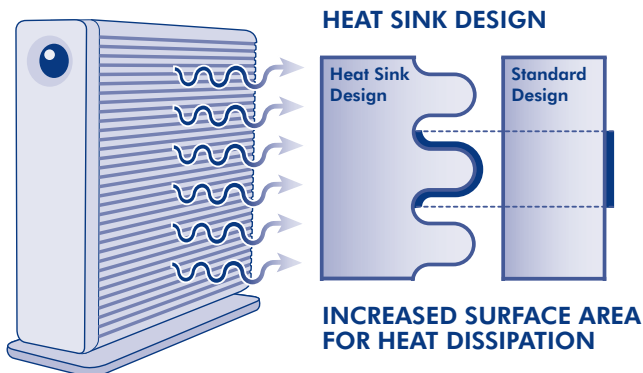

- Universal connectivity and compatibility
- Professional grade: 5Gb/s interface, 7200rpm drives
- Save space: stackable and rack-mount option
- Advanced power modes for energy savings