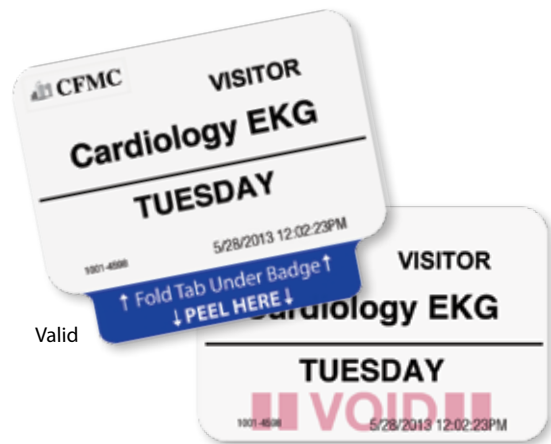

- Ensures a quick and painless sign-in process for visitors
- If implementing a visitor management system for the first time, the efficiency of the sign-in process puts to rest the theory that managing and badging visitors creates long lines and bottle necks

Easy-to-navigate interface that requires little to no training

- There is a small learning curve as the software is convenient for first-time users and office personnel, too

Customization options for pass types, departments and more

- Allows the system to be customized based on the needs of your facility

Reports available based on date, destination, or pass type

- Can be used as a tool to investigate incidents that occur within the facility
- In the event of an emergency or evacuation, the reports give a detailed account of the number of visitors in the facility and their intended destinations, departments and more

TEMPbadge® Visitor Management System

Part Number	Description
06196	TEMPbadge VMS System Includes: Professional Visitor Management Software, TEMPbadge Direct Thermal Printer and 1,000 Self Expiring Badges
02050	1,000 Self Expiring Badges