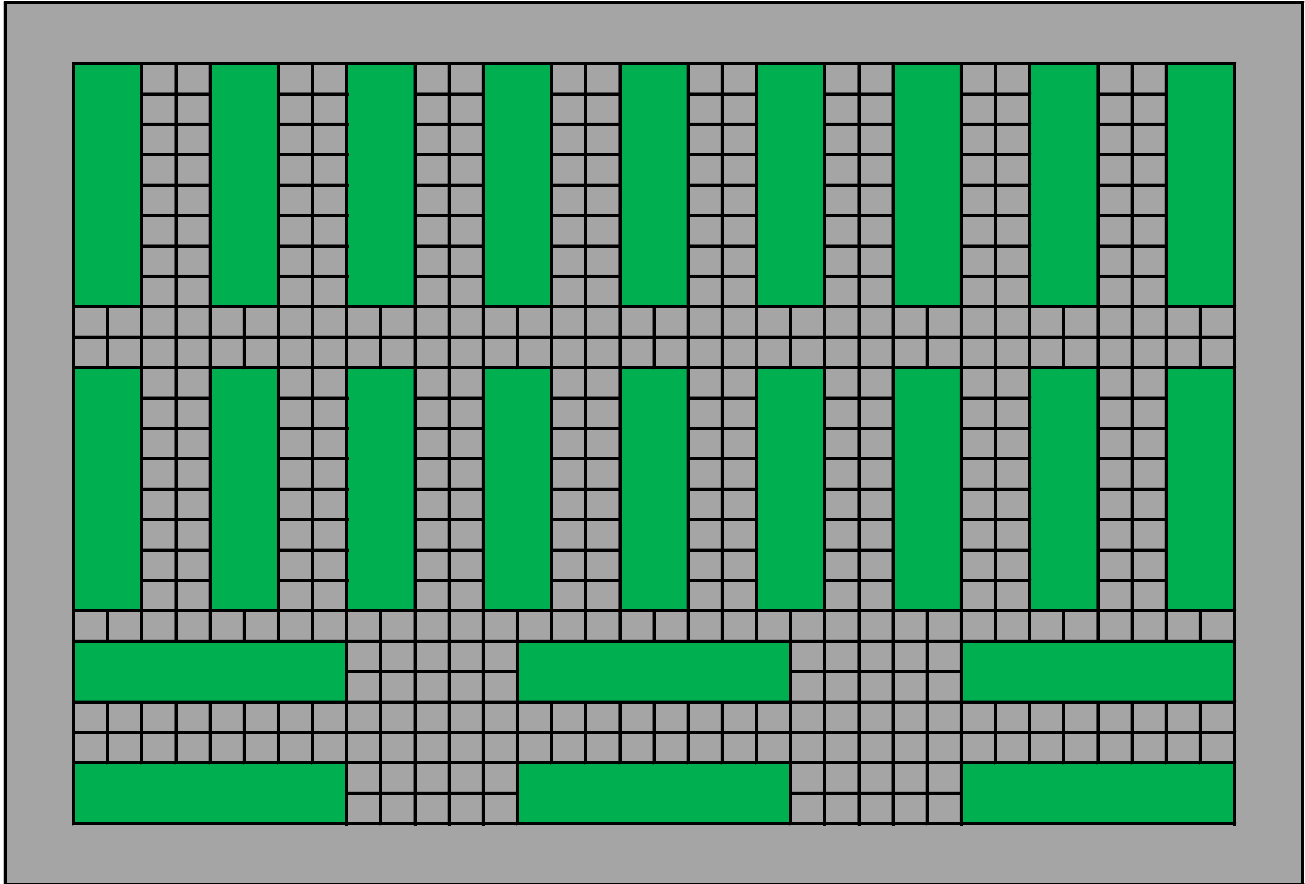

RDX Cartridge Storage Plan for Pelican 1550 Case

Comfortably stores 24 RDX Cartridges in their protective cases. Each Square represents 1/2"

Interior Dimensions: 18.43" x 14.00" x 7.62" + 1" Exterior Cushion.

Usable Pick-N-Pluck Dimensions 17" x 12.5" x 5"

The Pelican 1550 includes a four-piece foam set that consists of one 0.75" base pad layer, two 2.5" cubed polyethylene foam layers, and one 1.75" convoluted top lid foam layer.

RDX Cartridges are 3 3/4" x 4 15/16" x 1 1/2". Plan assumes RDX Cartridges are inserted with 3 3/4" side upward.