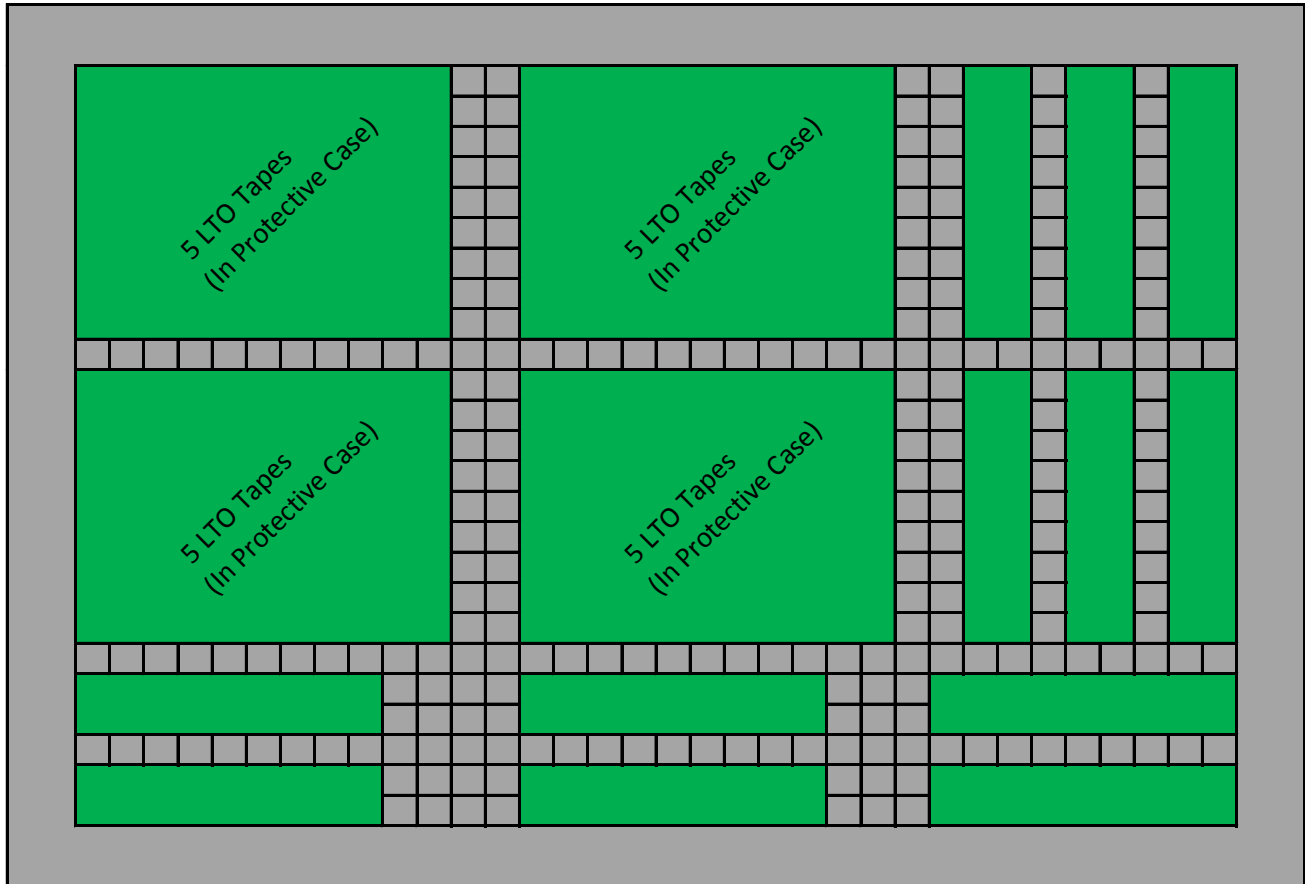

LTO Tape Cartridge Storage Plan for Pelican 1550 Case

Comfortably stores 32 LTO Cartridges in their protective cases. Each Square represents 1/2"

Interior Dimensions: 18.43" x 14.00" x 7.62" + 1" Exterior Cushion.

Usable Pick-N-Pluck Dimensions 17" x 12.5" x 5"

The Pelican 1550 includes a four-piece foam set that consists of one 0.75" base pad layer, two 2.5" cubed polyethylene foam layers, and one 1.75" convoluted top lid foam layer.

RDX Cartridges are 4 1/2" x 4 3/8" x 1 1/8". Plan assumes RDX Cartridges are inserted with 4 1/2" side upward.