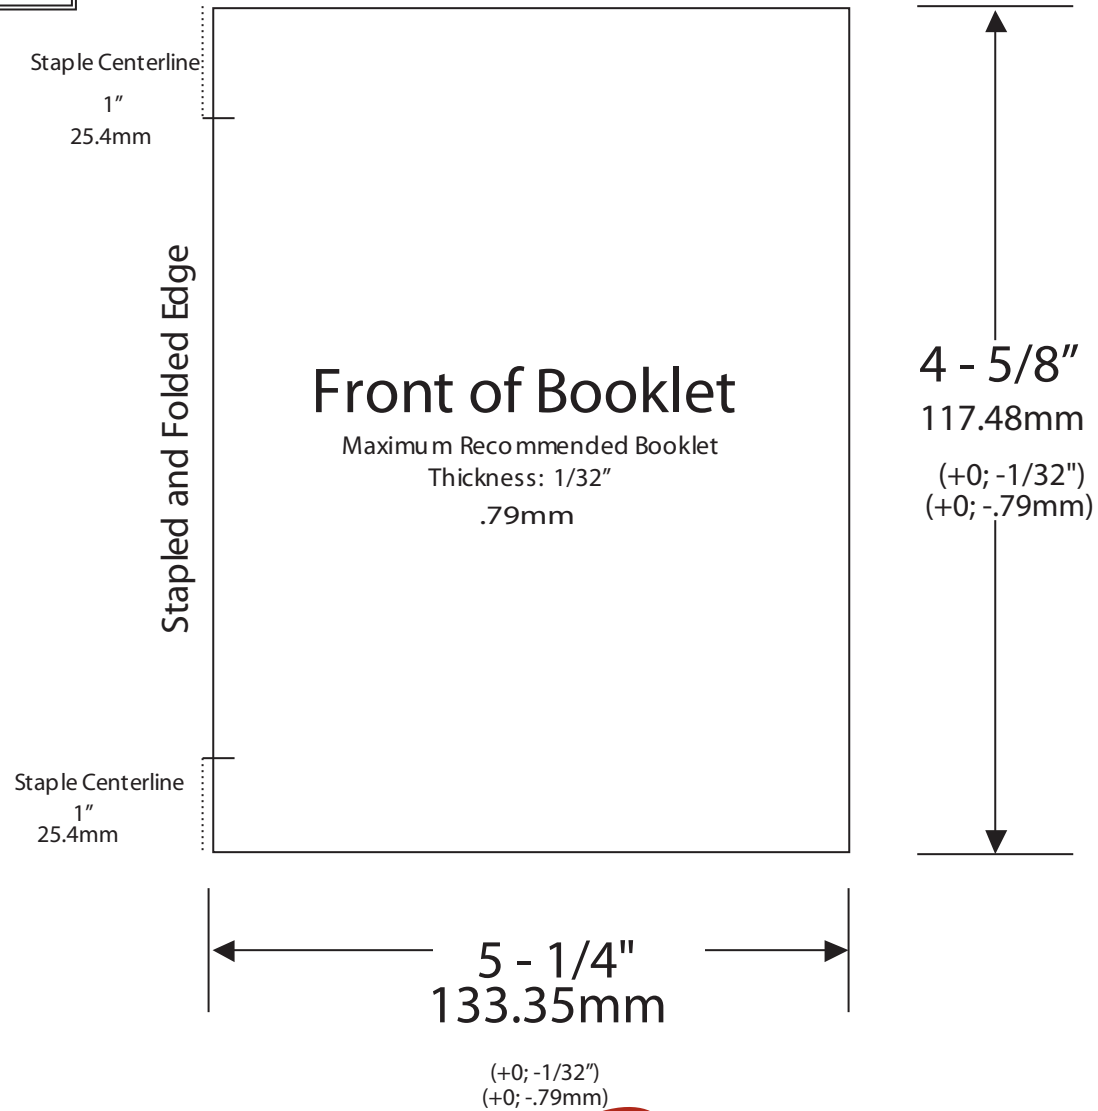

# CD Polybox Double

## Specified Booklet Dimensions

NOTICE: Insert Not To Scale

REV:1/19/04  
Approved By: Jesse Wells